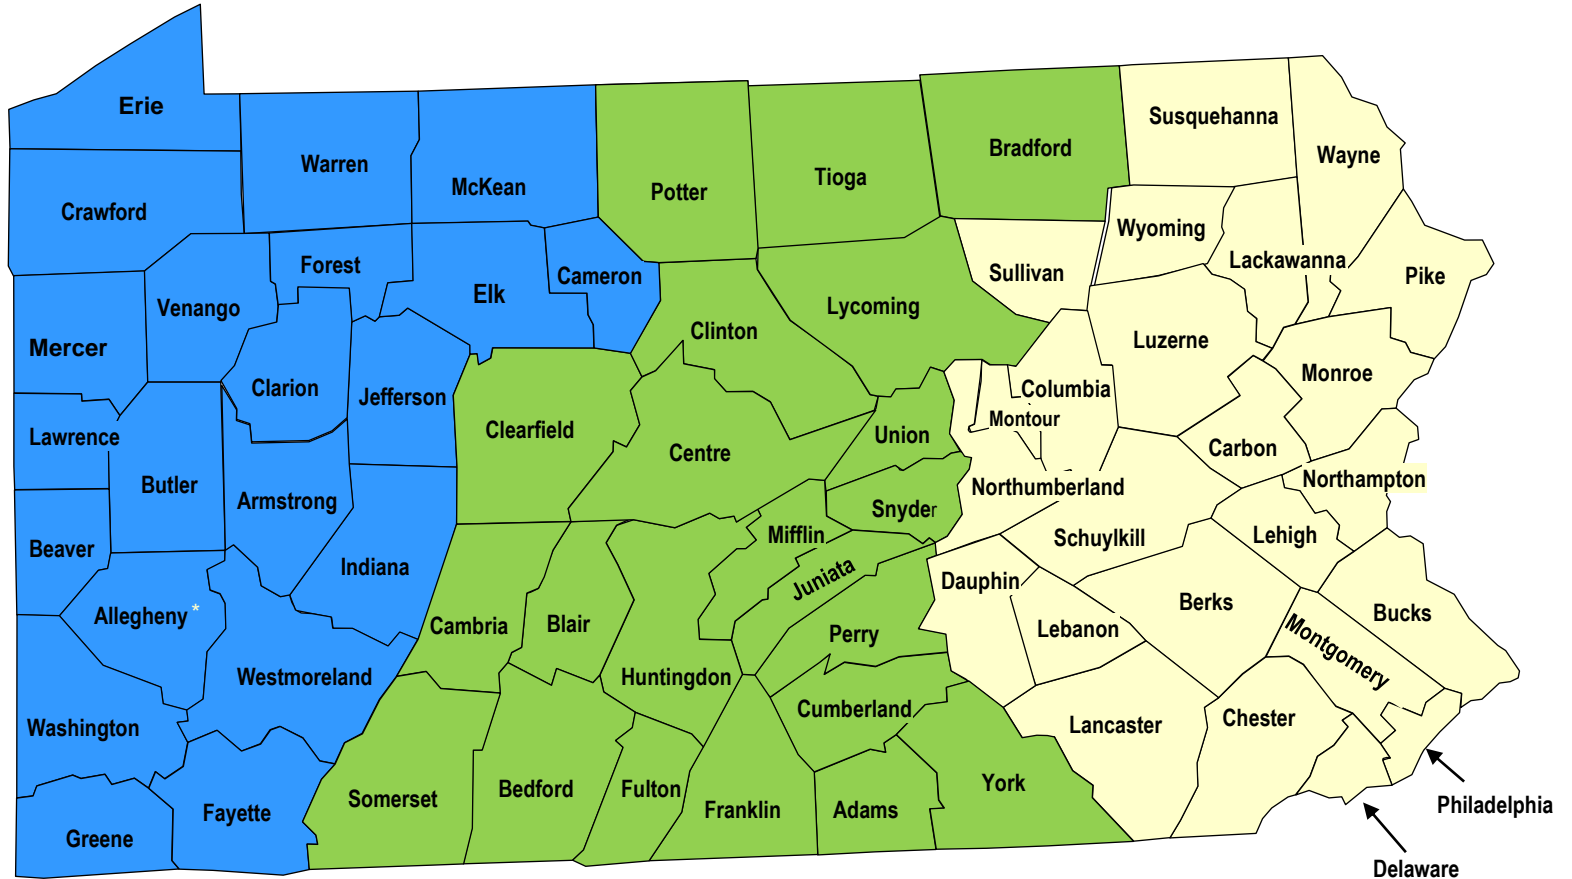

COUNTY ADULT PROBATION/PAROLE ANALYST REGIONAL ASSIGNMENTS

Western Region - Frank Scherer, 717-257-6259
fscherer@pa.gov

Eastern Region - Vance VanOrder, 717-265-8488
vvanorder@pa.gov

Central Region - Nancy Heisler, 717-265-8467
nheisler@pa.gov