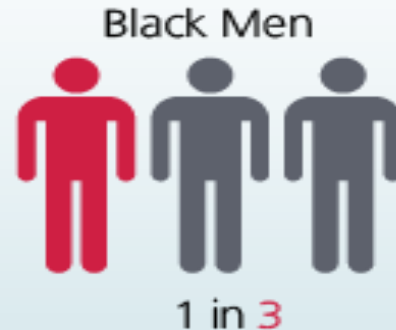

Pre-trial Detention

The United States has more people — 536,000 — detained before trial than most countries have in their prisons and jails combined.

Incarceration is just one piece of the much larger system of correctional control

The U.S. justice system controls almost 7 million people, more than half of whom are on probation.

LIFETIME LIKELIHOOD OF IMPRISONMENT OF US RESIDENTS BORN IN 2001

➡ **70 MILLION** PEOPLE
ARE IN THE CRIMINAL
RECORD DATABASE!