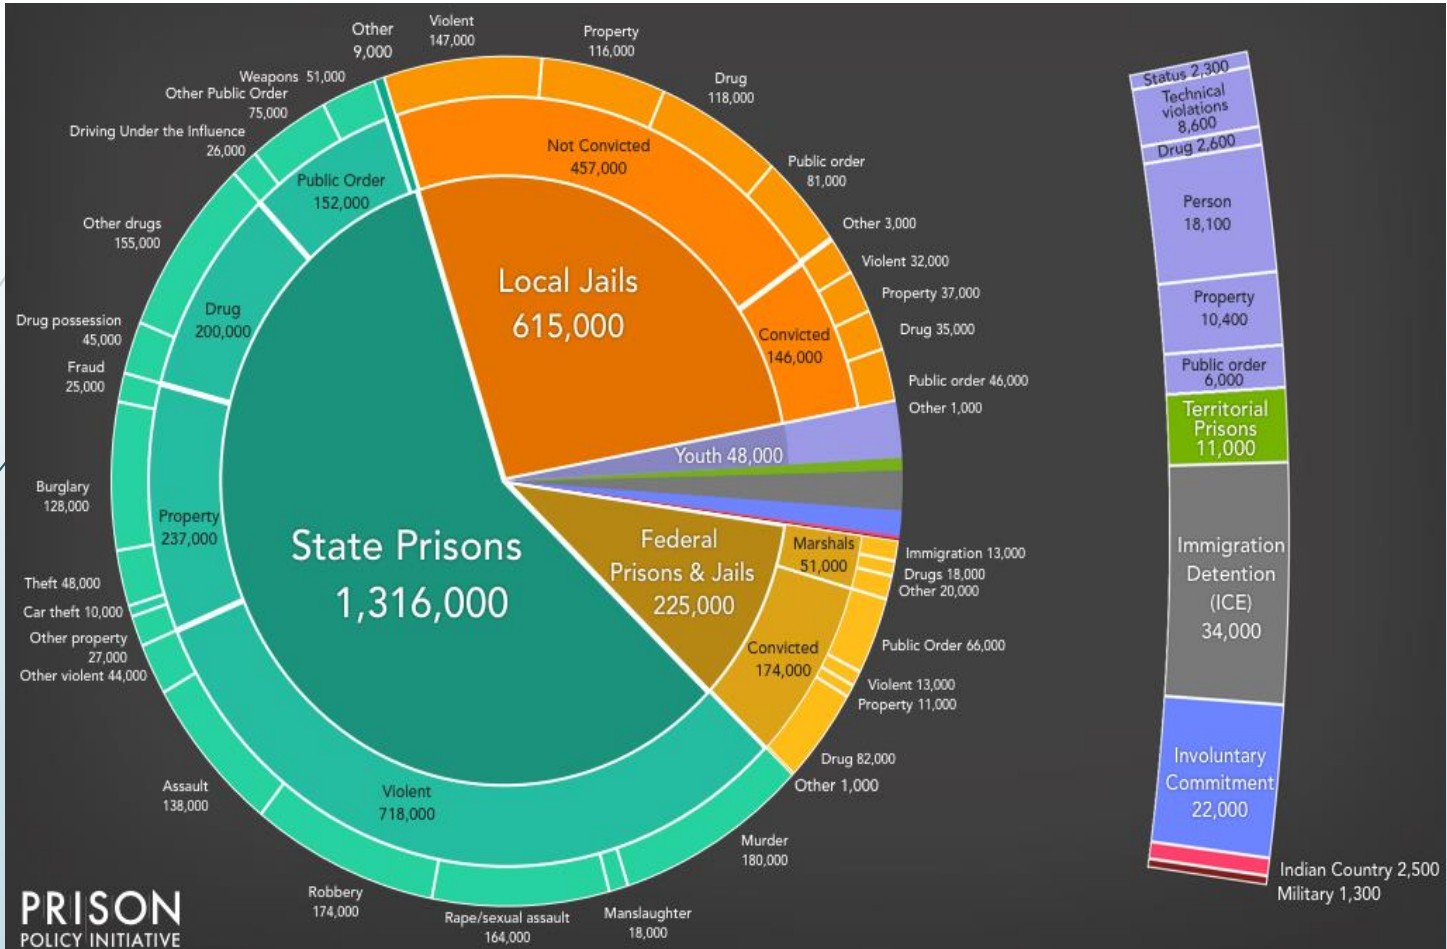

Pre-trial Detention

The United States has more people — 536,000 — detained before trial than most countries have in their prisons and jails combined.

Incarceration is just one piece of the much larger system of correctional control

The U.S. justice system controls almost 7 million people, more than half of whom are on probation.

LIFETIME LIKELIHOOD OF IMPRISONMENT OF US RESIDENTS BORN IN 2001

➡ **70 MILLION** PEOPLE
ARE IN THE CRIMINAL
RECORD DATABASE!