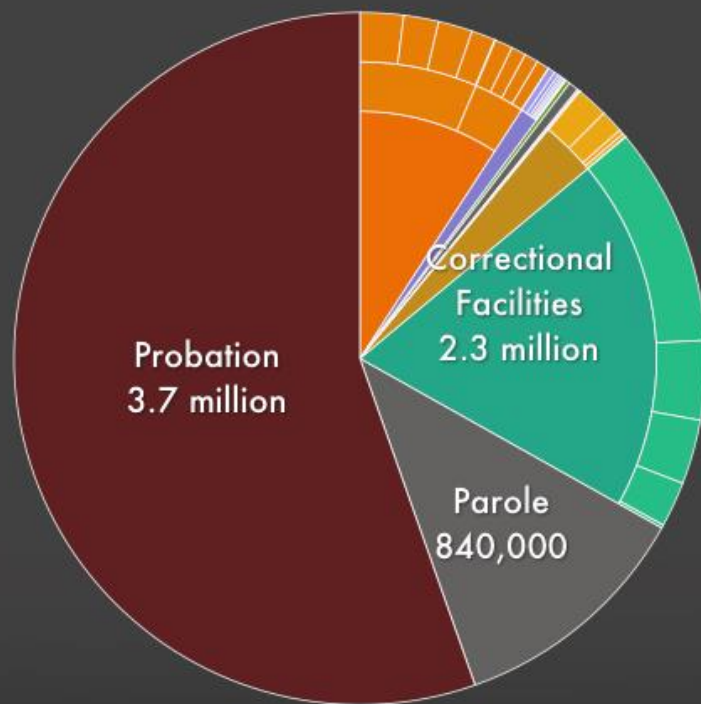

Pre-trial Detention

The United States has more people — 536,000 — detained before trial than most countries have in their prisons and jails combined.

Incarceration is just one piece of the much larger system of correctional control

The U.S. justice system controls almost 7 million people, more than half of whom are on probation.

LIFETIME LIKELIHOOD OF IMPRISONMENT OF US RESIDENTS BORN IN 2001

➡ **70 MILLION** PEOPLE
ARE IN THE CRIMINAL
RECORD DATABASE!